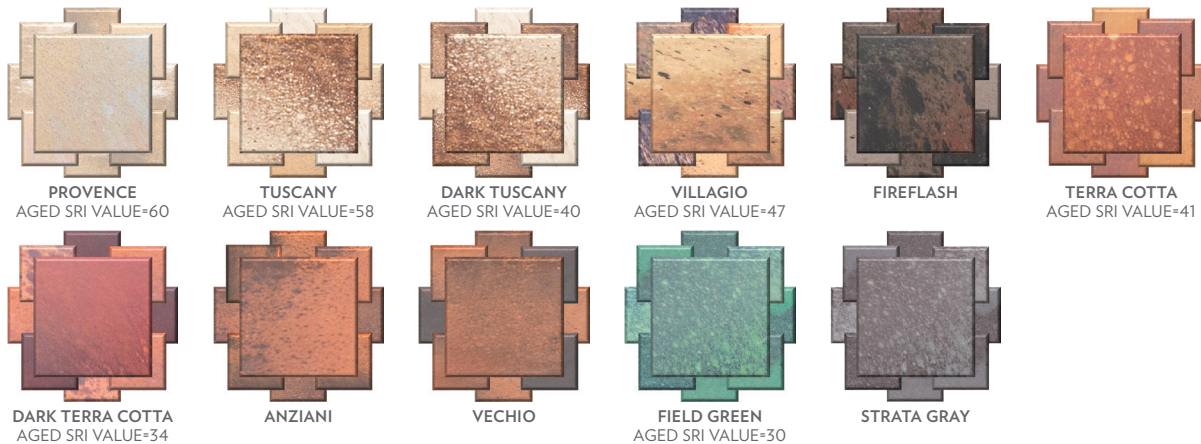

STANDARD COLOR BLENDS

						
CLAY RED	SUNSET RED AGED SRI VALUE=32	SLATE RED AGED SRI VALUE=28	BURGUNDY AGED SRI VALUE=26	SUMMER ROSE AGED SRI VALUE=36	SANTIAGO ROSE AGED SRI VALUE=49	DESERT SAND AGED SRI VALUE=51
						
BARCELONA BUFF AGED SRI VALUE=64	EMPIRE GREEN AGED SRI VALUE=47	BRIGHT GREEN AGED SRI VALUE=45	VINTAGE GREEN AGED SRI VALUE=35	BROOKVILLE GREEN* AGED SRI VALUE=26	DARK GREEN AGED SRI VALUE=10	MEDITERRANEAN BLUE*
						
ROYAL PERSIAN* AGED SRI VALUE=15	HERITAGE BLUE AGED SRI VALUE=10	PLUMSTONE AGED SRI VALUE=8	BRIAR BROWN AGED SRI VALUE=13	AGED OAK AGED SRI VALUE=11	BEACH BROWN AGED SRI VALUE=23	EBONY AGED SRI VALUE=6
						
BRUNSWICK BLACK AGED SRI VALUE=6	MIDNIGHT BLACK* AGED SRI VALUE=0	LAVA BLACK AGED SRI VALUE=12	SLATE GRAY AGED SRI VALUE=23	MONTPELIER GREEN AGED SRI VALUE=33	ASH GRAY AGED SRI VALUE=27	MATTE WHITE AGED SRI VALUE=90
						
ADOBE FLECK	PROCESS FLASH	SUNSET RED WITH EBONY MIST	EBONY MIST	SIENNA AGED SRI VALUE=24	WHITE CEDAR	GOLDEN RED CEDAR
						
AGED CEDAR	FOREST GREEN AGED SRI VALUE=28	AGED COPPER	EARTH GRAY	ANTIQUED MONTPELIER GREEN AGED SRI VALUE=43	WESTERN CEDAR	VERMONT GRAY BLACK
			<div data-bbox="724 1780 912 1835" data-label="Text"> <p>75 YEAR WARRANTY</p> </div> <div data-bbox="928 1780 1240 1835" data-label="Text"> <p>Ludowici is proud to include color in our 75-year material warranty.</p> </div>			
ANTIQUED BRUNSWICK BLACK AGED SRI VALUE=30	ANTIQUED SLATE GRAY AGED SRI VALUE=43	MOTTLED GREEN PURPLE				

*Gloss glazes

IMPRESSIONIST SERIES BLENDS

The Impressionist Series utilizes two or three complementary shades applied randomly over a base color to create the patina of a century old roof. Standard blends can be selected or custom blends can be created using different percentages of Impressionist Series colors. The Impressionist Series colors are available on all barrel, interlocking and shingle tiles excluding French.