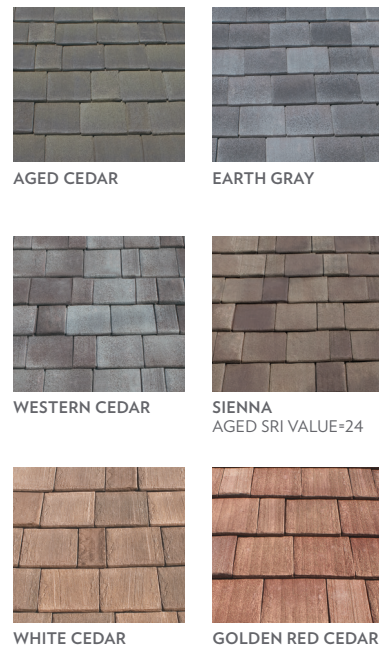

SHAKE COLOR BLENDS

Colors are shown for representation purposes only. Due to monitor and print calibration, these should not be used for final product selection. Tiles ordered should be chosen from actual samples available at the time of order. Ludowici reserves the right to alter and adjust products, colors and finishes at any time. Please contact a sales representative for more information.